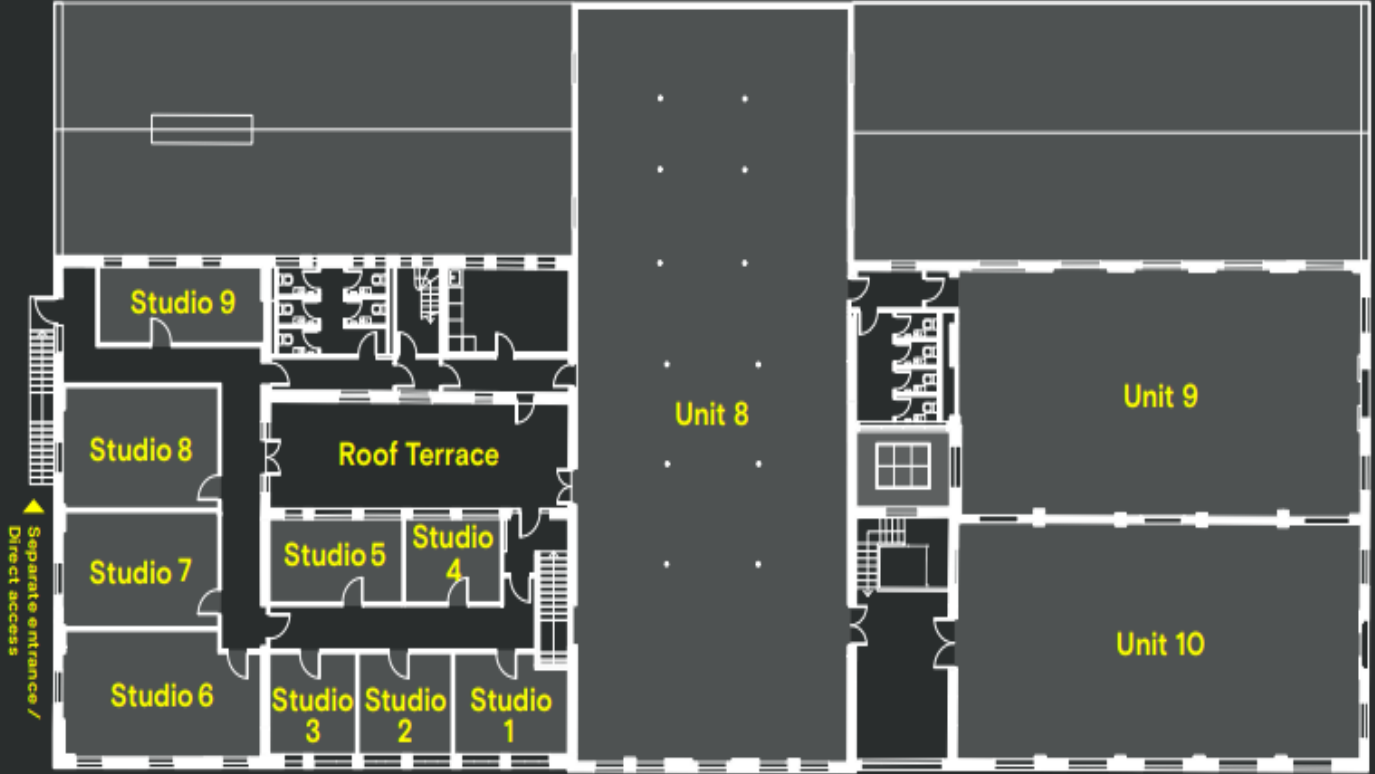

The Factory First & The Loft

	sq m	sq ft
Studio 1	18	193
Studio 2	15	161
Studio 3	14	150
Studio 4	13	139
Studio 5	18	193
Studio 6	39	419
Studio 7	31	333
Studio 8	31	333
Studio 9	22	236
Unit 8	337	3,627
Unit 9	161	1,732
Unit 10	146	1,571
Total available	845	9,095

 Natural daylight throughout

 Ceiling heights up to 5m

 Private roof terrace

 Openable windows

 Options for mezzanine